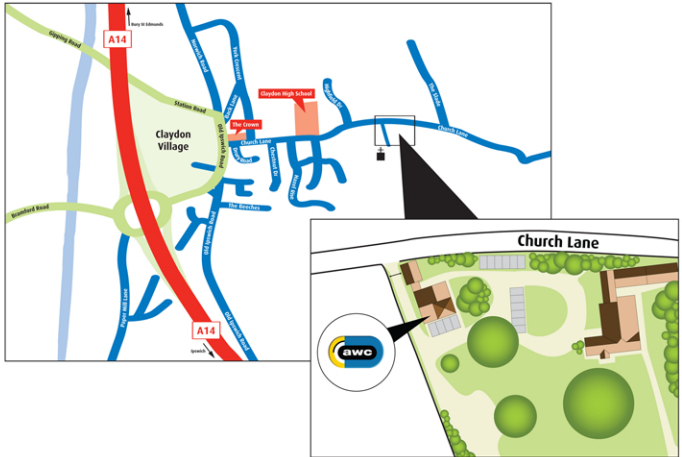

Contact Information

Ambrose Went Curtis Ltd
The Old Rectory,
Church Lane, Claydon,
Ipswich, Suffolk,
IP6 0EQ

Tel: 01473 831323